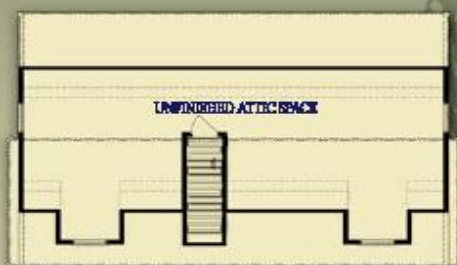

Grandfather Mountain Log Homes, Inc
 P.O. Box 1698
 Boone, NC 28607
 Toll Free 1 866 218-0229

The Parkway Series

Three Bedrooms and Two and a Half Baths

First Floor

Second Floor

Optional Unfinished Second Floor

1st Floor 1100 Square Feet
 2nd Floor 644 Square Feet
 (Unfinished Optional)
 Total 1744 Square Feet